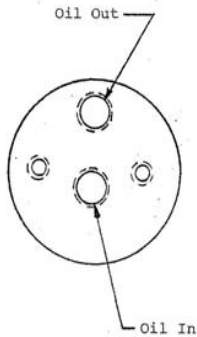

OIL FILTER BLOCK-OFF SMALL & BIG  
BLOCK CHEVY, MERLIN  
P/N 23782

**PARTS LIST**

- |    |                      |   |
|----|----------------------|---|
| 1. | BLOCK -OFF PLATE     | 1 |
| 2. | 5/16-18 X 1 3/4 SHCS | 2 |
| 3. | O-RINGS              | 5 |
| 4. | WASHERS              | 2 |

**INSTALLATION**

This adapter is designed to be used with dry sump systems, external oil pumps or remote mount oil filters.

Assemble the components and note inlet & outlet ports as per drawing. Inlet & outlet are tapped for 10AN fittings.