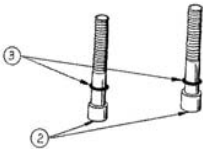

OIL FILTER BLOCK-OFF SMALL & BIG  
BLOCK CHEVY, MERLIN  
P/N 23782

**PARTS LIST**

- |    |                      |   |
|----|----------------------|---|
| 1. | BLOCK -OFF PLATE     | 1 |
| 2. | 5/16-18 X 1 3/4 SHCS | 2 |
| 3. | O-RINGS              | 5 |
| 4. | WASHERS              | 2 |

**INSTALLATION**

This adapter is designed to be used with dry sump systems, external oil pumps or remote mount oil filters.

Assemble the components and note inlet & outlet ports as per drawing. Inlet & outlet are tapped for 10AN fittings.