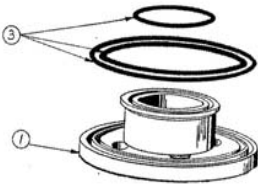

OIL FILTER BLOCK-OFF SMALL & BIG  
BLOCK CHEVY, MERLIN  
P/N 23782

**PARTS LIST**

- |    |                      |   |
|----|----------------------|---|
| 1. | BLOCK -OFF PLATE     | 1 |
| 2. | 5/16-18 X 1 3/4 SHCS | 2 |
| 3. | O-RINGS              | 5 |
| 4. | WASHERS              | 2 |

**INSTALLATION**

This adapter is designed to be used with dry sump systems, external oil pumps or remote mount oil filters.

Assemble the components and note inlet & outlet ports as per drawing. Inlet & outlet are tapped for 10AN fittings.