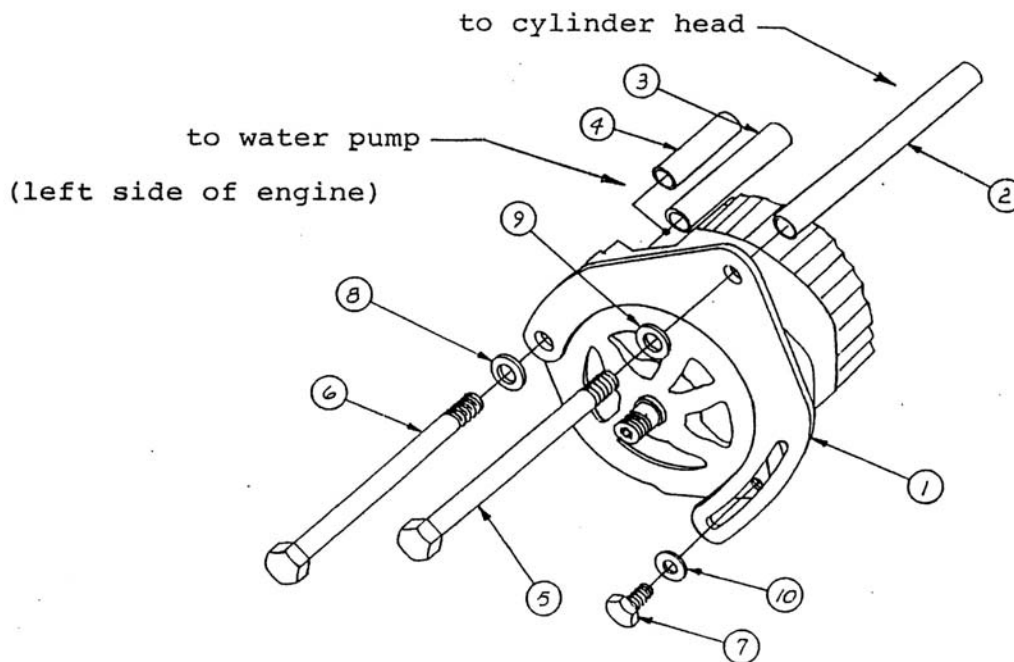

Alternator Mount Kit

P/N 63842

PARTS LIST

- | | |
|---------------------------|----------------------|
| 1) Alternator Bracket | 6) Bolt 3/8" x 6" |
| 2) Steel Standoff (5.07") | 7) Bolt 5/16" x 3/4" |
| 3) Steel Standoff (2.58") | 8) Washer 5/16"ID |
| 4) Steel Standoff (1.85") | 9) Washer 3/8"ID |
| 5) Bolt 7/16" x 6" | 10) Washer 7/16"ID |

INSTALLATION

This kit is designed for drag racing and street applications using Moroso Electric Water Pump, Part Number 63555 or Moroso Electric Water Pump Drive kit Part Number 63750.

Note: This kit must be used with Moroso Alternator Drive Kit, Part Number 63843

Note: We recommend using Loctite or similar product on the bolt threads.

Note: This kit does not work with Moroso Electric Water Pump, Part Number 63539

**For Technical Assistance, Call Moroso's Tech Line at
(203) 458-0542, 458-0546 8:30am – 5:00pm Eastern Time**