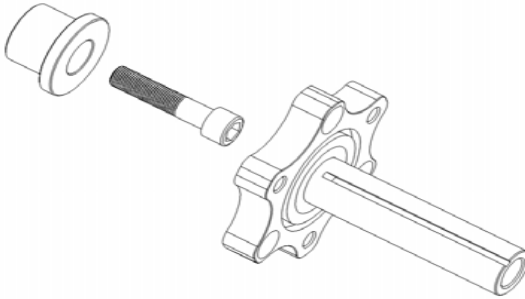

Drive Kit - SBC

P/N 63859

Parts List

1 Drive Mandrel	1 Square Key 3.625"	1 Pulley, V-Belt 4"	2 Spacers .375"
6 SHCS 3/8"-16x1"	1 Pulley V-Belt 2-1/2"	2 Spacer .25"	1 Stepped Steel Washer
1 Drive Gear 16 T	1 Spacer .50 Alum.	1 Spacer .30"	1 Washer .509 I.D.
1 Bolt 1/2-20 x 2.75"	3 SHCS 3/8"-16x 1.5"	1 Crank Bolt Washer	
1 Crank Shaft Bolt	3 SHCS 3/8"-24x1.0	2 Belt Guides, .062"	

This Drive Kit is designed to work with a Moroso Dry Sump Pump, Vacuum Pump and an alternator or any combination of either.

*For Technical Assistance, Call Moroso's Tech Line at
(203) 458-0542, 458-0546 8:30am – 5:00pm Eastern Time*