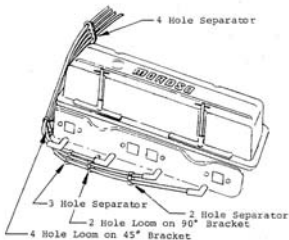

## PART # 72195

1. Install brackets as shown.
2. Use bolts included in kit to install brackets.

***For Technical Assistance, Call Moroso's Tech Line at  
(203) 458-0542, 458-0546 8:30am – 5:00pm Eastern Time***