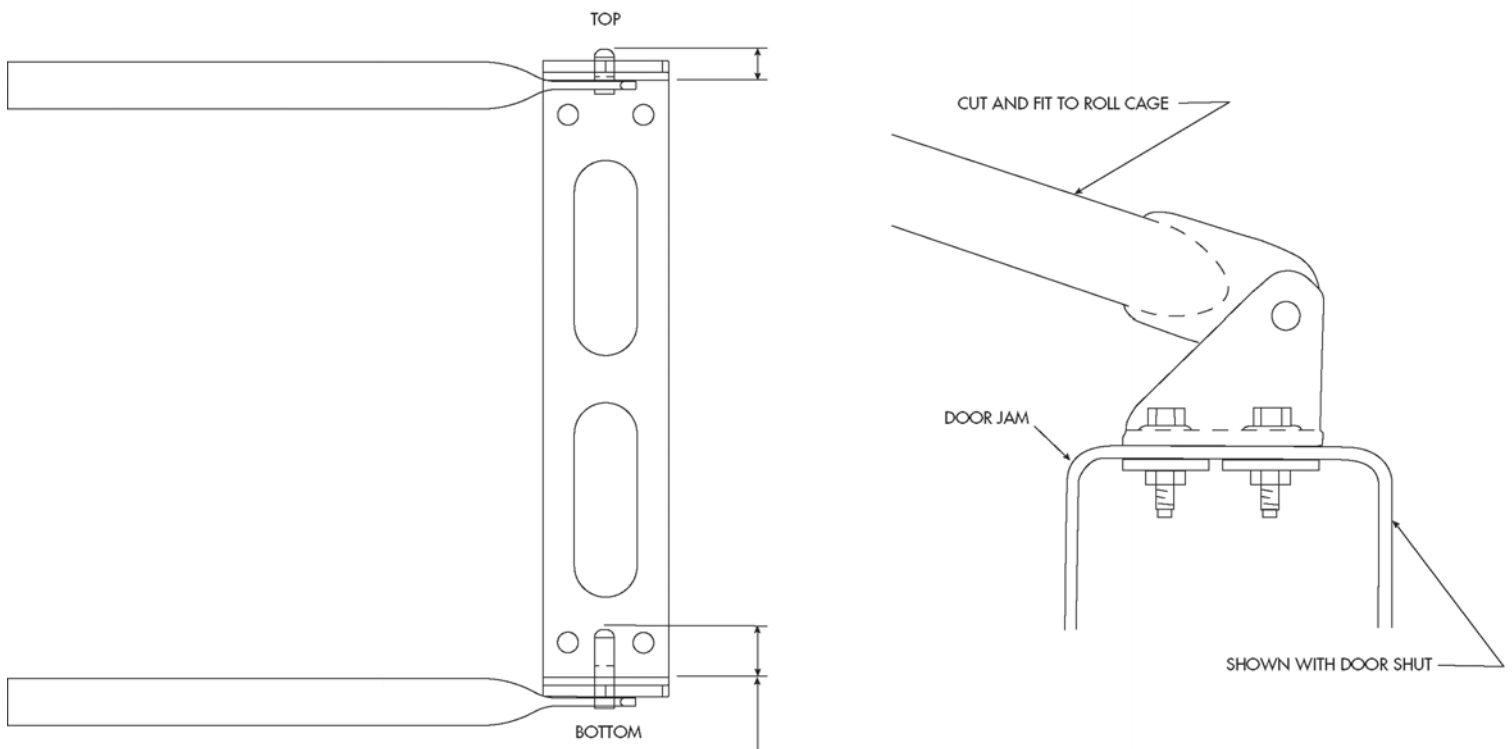

INSTALLATION INSTRUCTIONS

*For Technical Assistance, call Competition Engineering's Tech Line at
(203) 458-0542, 8:30am-5:00pm Eastern Time*

COMPETITION ENGINEERING
80 Carter Drive • Gullford, CT 06437
Phone: (203) 453-5200 • Fax: (203) 453-6906